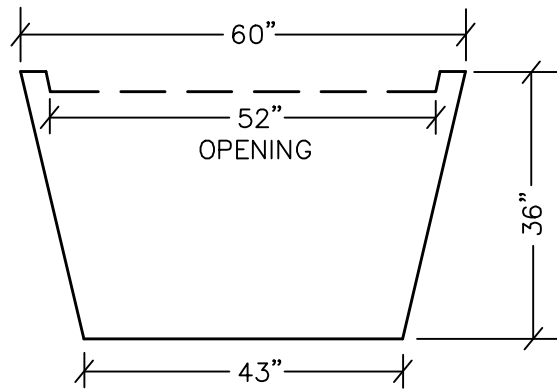

CAIRO PLANTER
MODEL NUMBER 1K-6036

TOP VIEW

SIDE VIEW